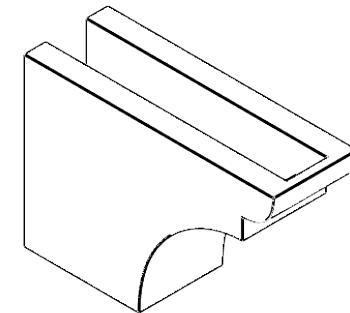

ITEM NUMBER: RFTURO040X08000X12000X008YOR00RCPR

4"W X 8"H X 12"L TIMBERTHANE ROUGH CEDAR YORKTOWN FAUX WOOD OPEN RAFTER TAIL, 8"L END, PRIMED TAN

SIDE PROFILE

FRONT PROFILE

ISOMETRIC

GENERATED DATE : 03/02/2023

EKENA MILLWORK
2300 WEST MAIN ST.
CLARKSVILLE, TX 75426
TOLL FREE: 866-607-0453
WWW.EKENAMILLWORK.COM

NOTES

1. INSTALLATION TO BE COMPLETED IN ACCORDANCE WITH MANUFACTURER'S SPECIFICATIONS.
2. DRAWING MAY NOT BE TO SCALE
3. THIS DRAWING IS INTENDED FOR DESIGN AND PLANNING PURPOSES ONLY.
4. ALL INFORMATION CONTAINED HEREIN WAS CURRENT AT THE TIME OF DEVELOPMENT BUT MUST BE REVIEWED AND APPROVED BY THE PRODUCT MANUFACTURER TO BE CONSIDERED ACCURATE.
5. TIMBERTHANE ARCHITECTURAL PRODUCTS ARE MADE FROM HIGH DENSITY URETHANE AND COME FACTORY PRIMED