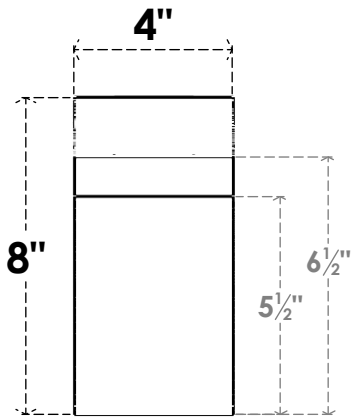

ITEM NUMBER: RFTURO040X08000X12000X008YOR00RCPR

4"W X 8"H X 12"L TIMBERTHANE ROUGH CEDAR YORKTOWN FAUX WOOD OPEN RAFTER TAIL, 8"L END, PRIMED TAN

SIDE PROFILE

FRONT PROFILE

ISOMETRIC

GENERATED DATE : 03/02/2023