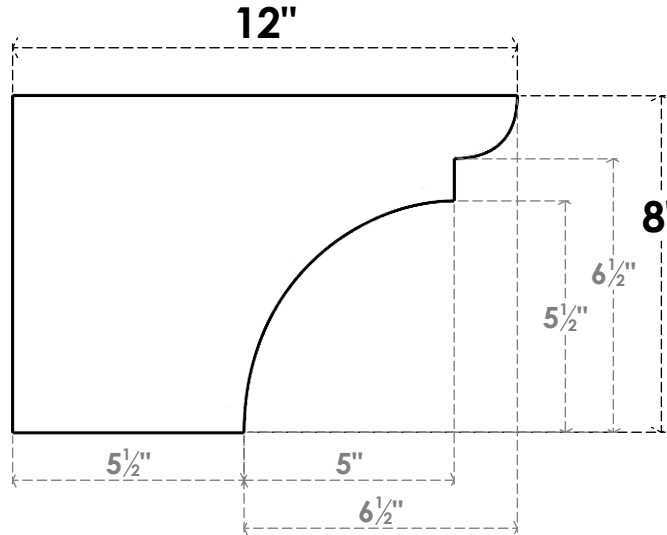

ITEM NUMBER: RFTURO040X08000X12000X008YOR00RCPR

4"W X 8"H X 12"L TIMBERTHANE ROUGH CEDAR YORKTOWN FAUX WOOD OPEN RAFTER TAIL, 8"L END, PRIMED TAN

SIDE PROFILE

FRONT PROFILE

ISOMETRIC

GENERATED DATE : 03/02/2023